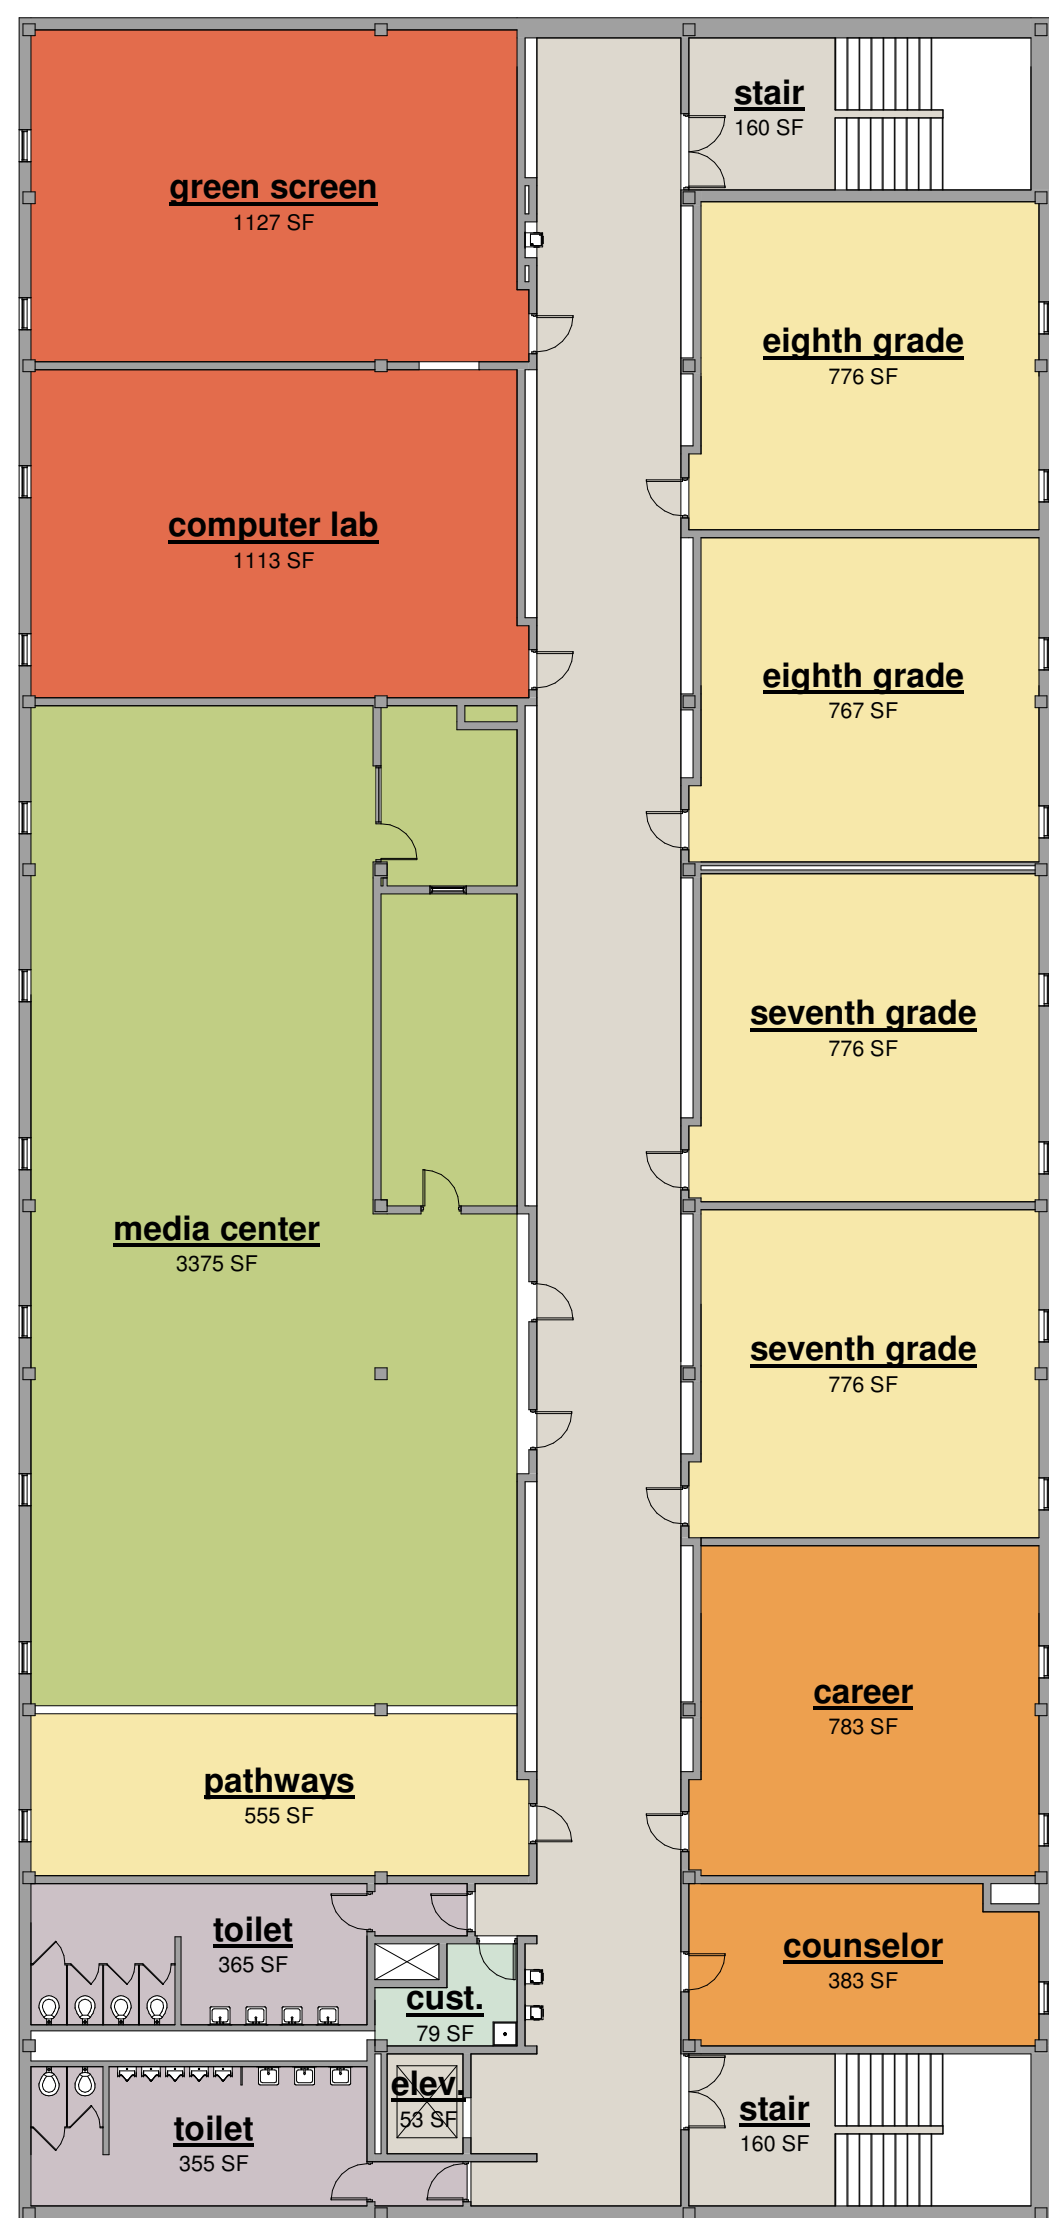

# GFW Winthrop (7th Grade - 12th Grade) New Floor Plan - Main Level - Option B.1

# GFW Winthrop (7th Grade - 12th Grade) New Floor Plan - Upper Level - Option B.1

**key**

yellow	classrooms
dark blue	flex labs
red	technology
dark brown	special education and services
dark green	media center
tan	art and music
light green	physical education
orange	administration
light brown	food service
blue	building services - toilets
teal	building services - mechanical
grey	corridor
pink	storage