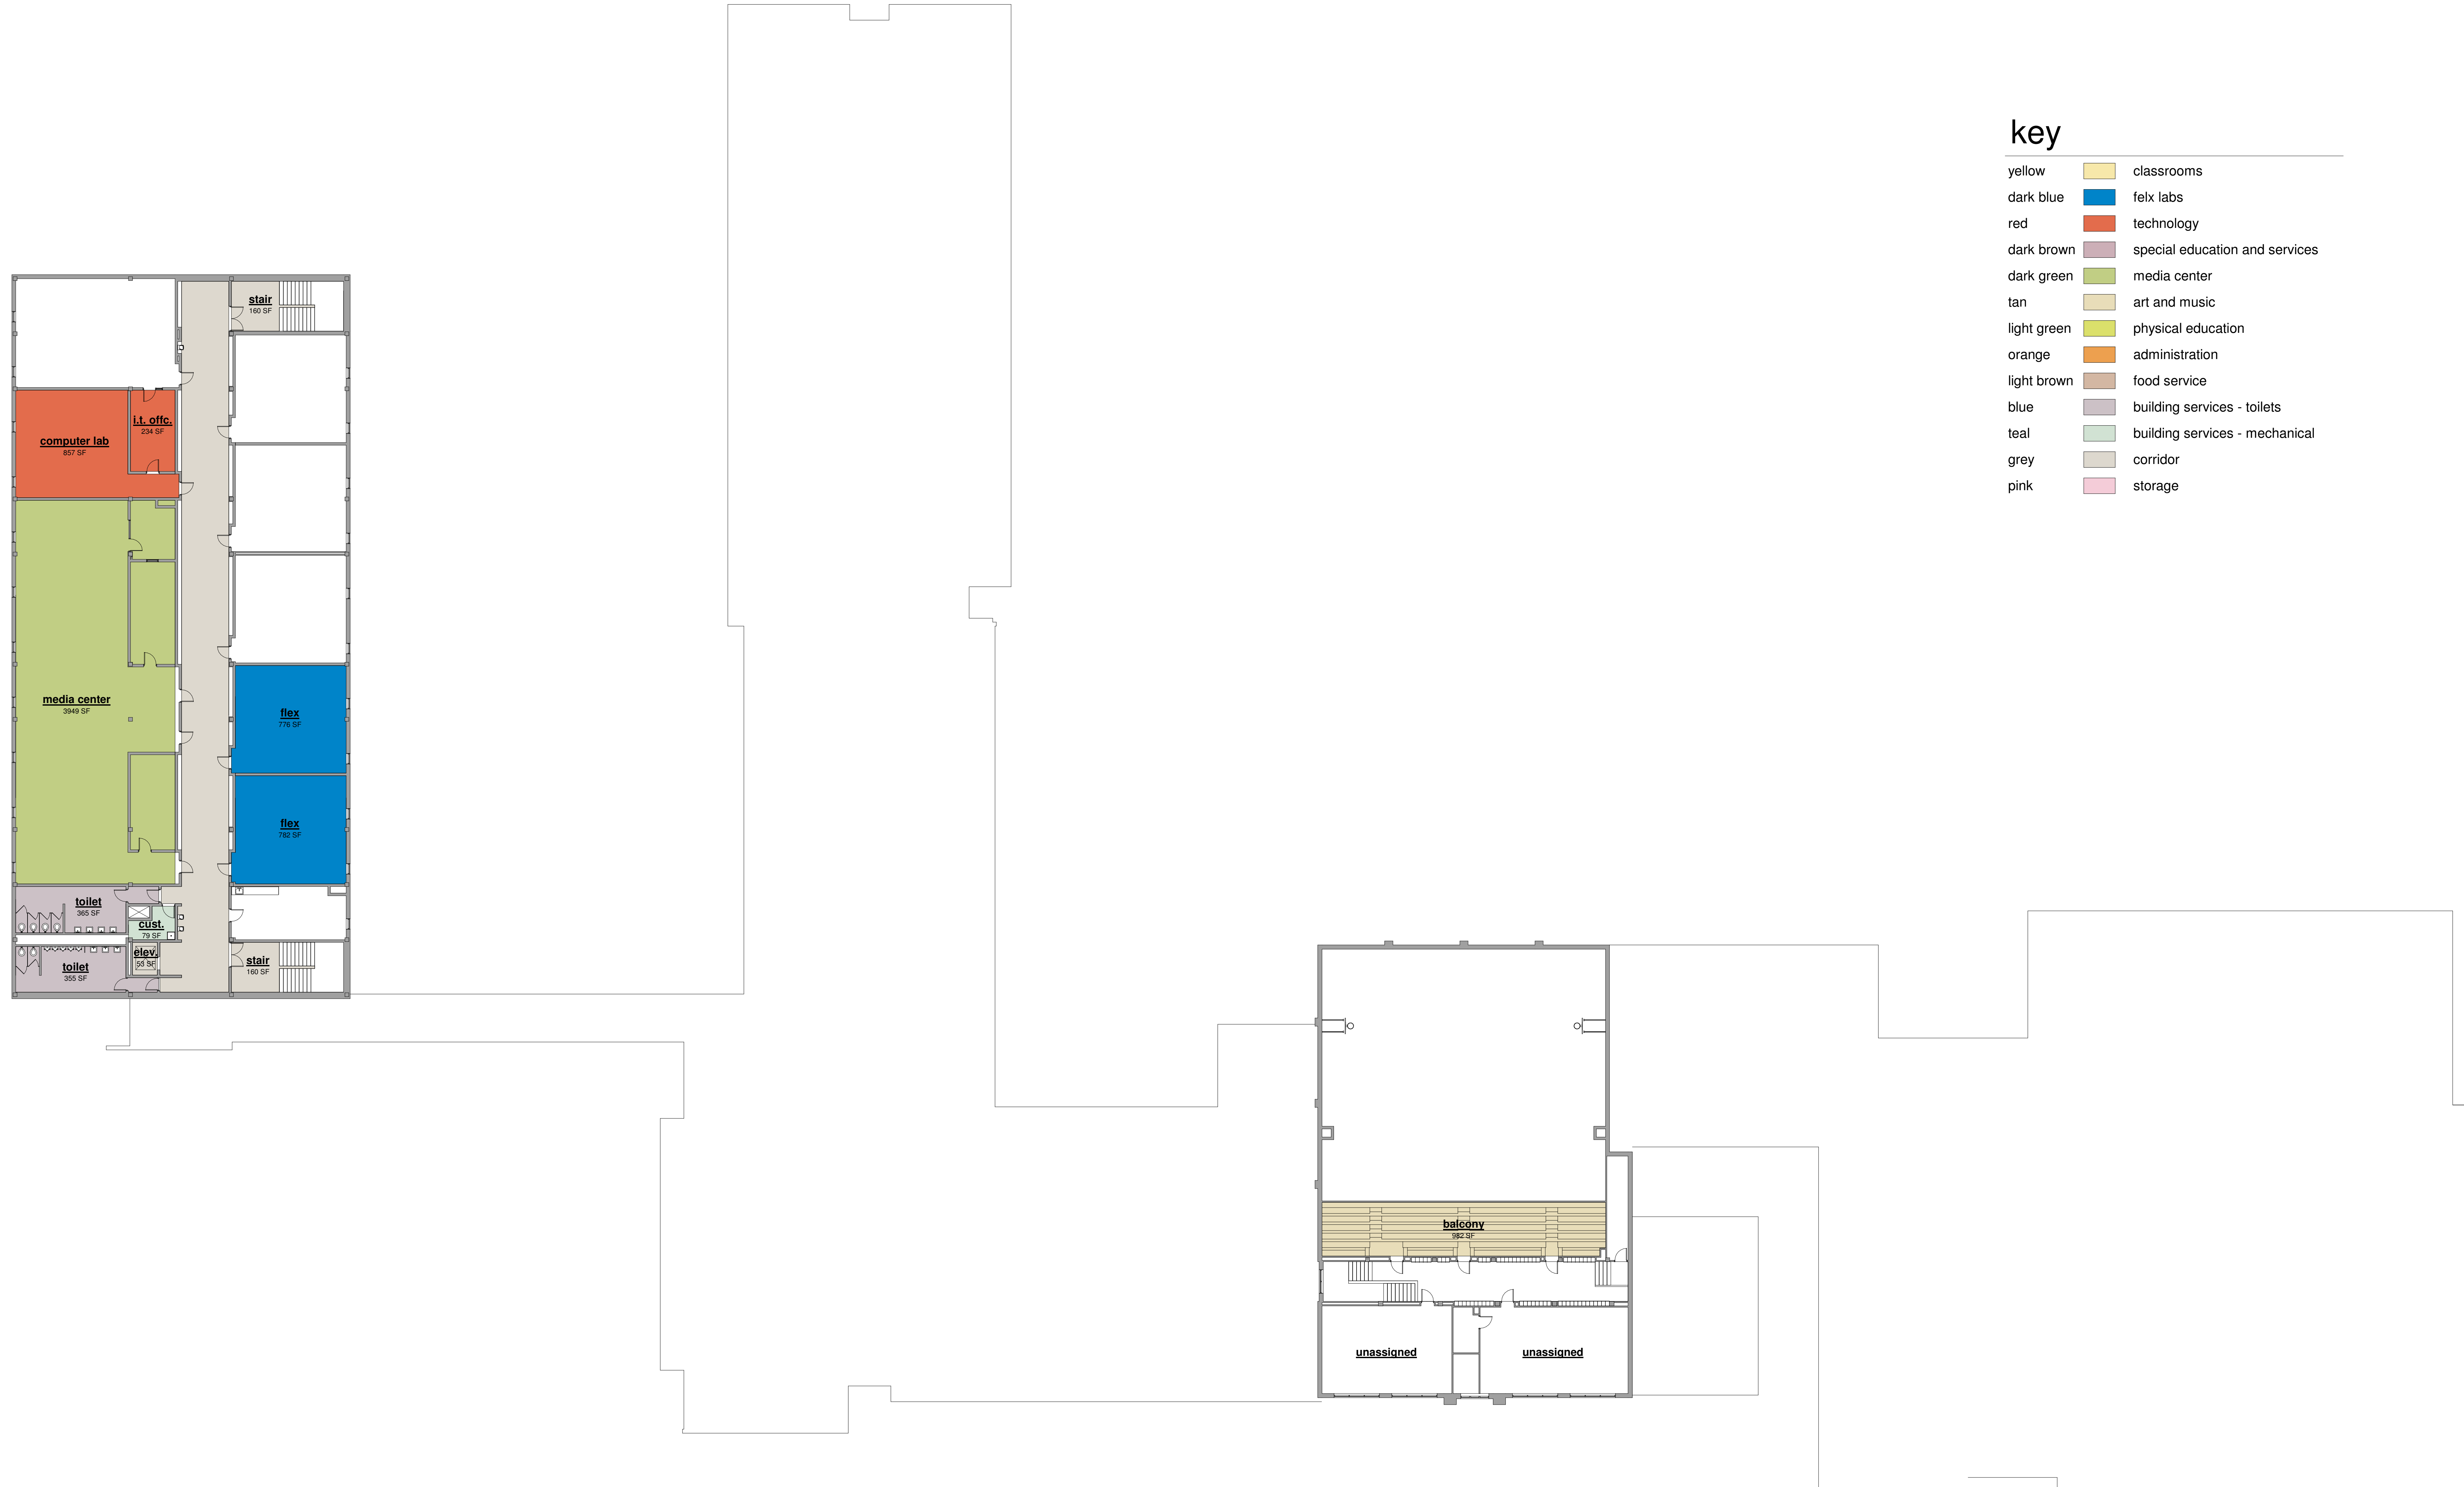

# GFW Winthrop (Pre-K - 6th Grade) New Floor Plan - Main Level - Option B.3.D

# GFW Winthrop (Pre-K - 6th Grade) New Floor Plan - Upper Level - Option B.3.D

**key**

yellow	classrooms
dark blue	flex labs
red	technology
dark brown	special education and services
dark green	media center
tan	art and music
light green	physical education
orange	administration
light brown	food service
blue	building services - toilets
teal	building services - mechanical
grey	corridor
pink	storage